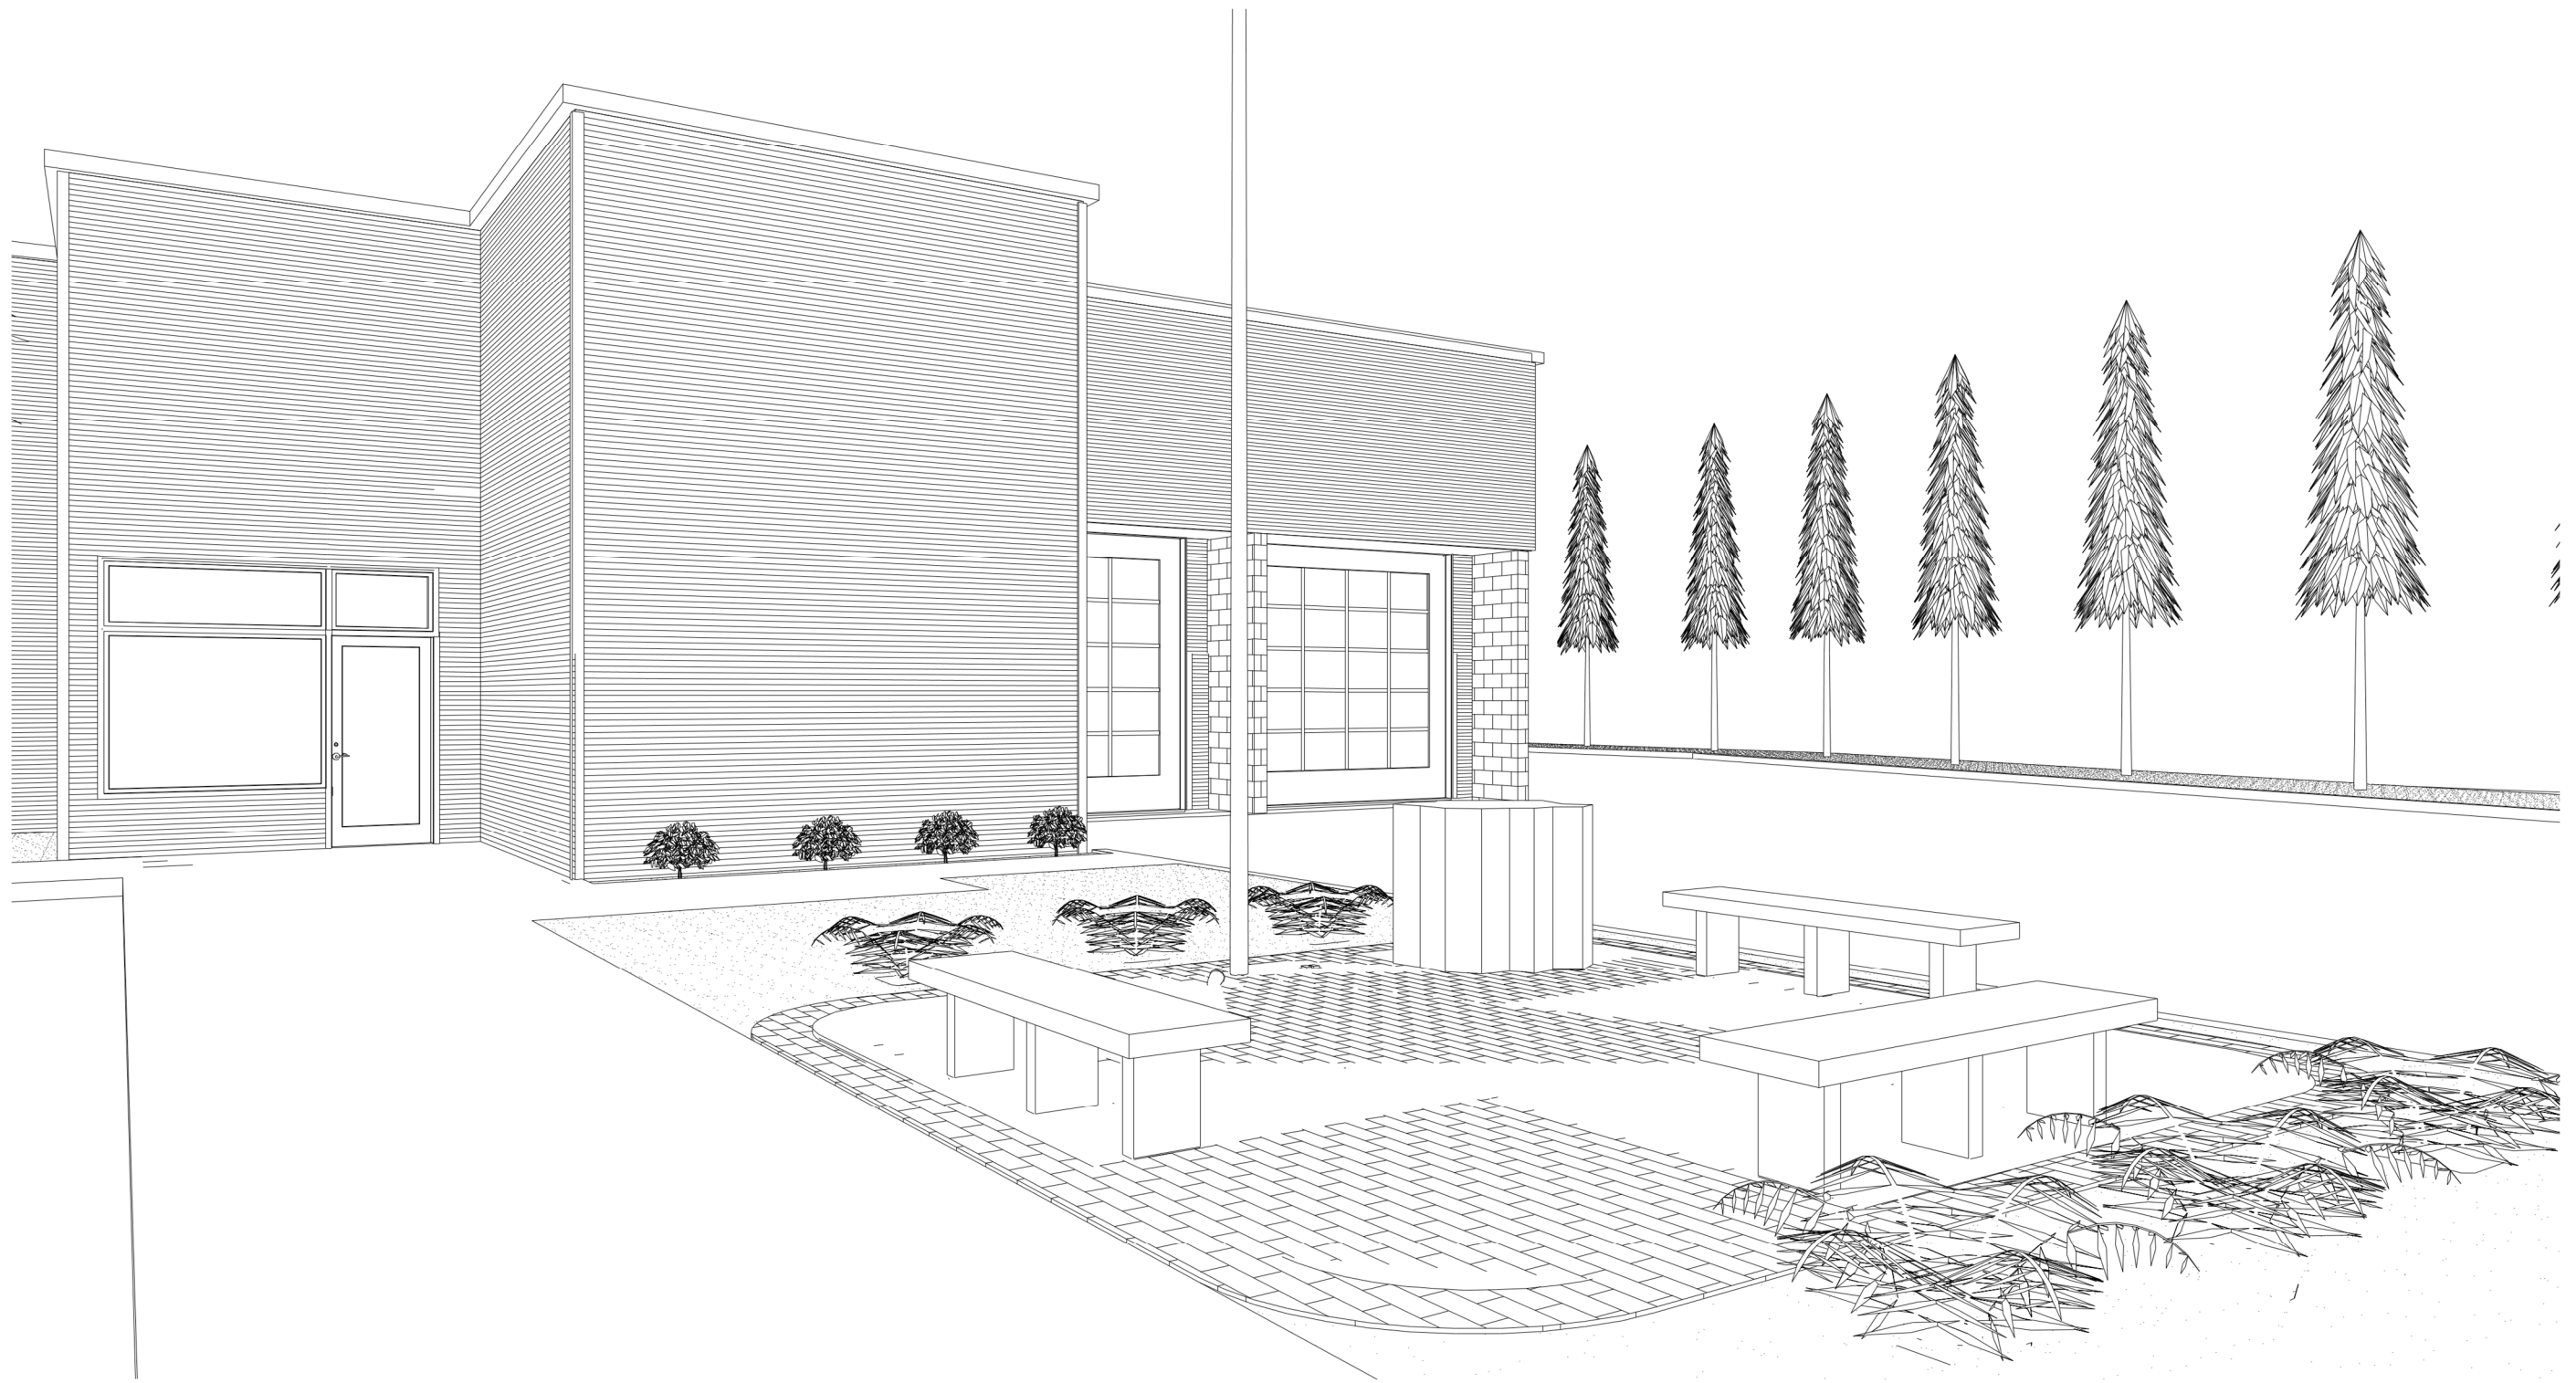

PROPOSED PATIO

SCALE: 1/8" = 1' - 0"

3939 RIVER RD. FIRE STATION

(SOUTHWEST)

3939 RIVER RD. FIRE STATION